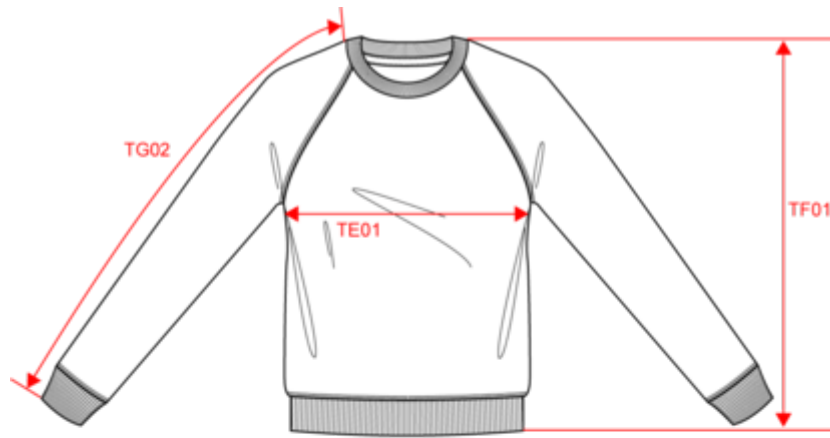

NS423

Unisex sweatshirt with raglan sleeves - 300gsm

Dimensions (cm)

Measurements in cm	XXS	XS	S	M	L	XL	XXL	3XL
TE01 - 1/2 chest width at 1.5cm below armhole	45.00	48.00	51.00	54.00	57.00	60.00	63.00	66.00
TF01 - Total height from HSP	66.00	68.00	70.00	72.00	74.00	76.00	78.00	80.00
TG02 - Long sleeve length	75.50	76.50	77.50	78.50	79.50	80.50	81.50	82.50